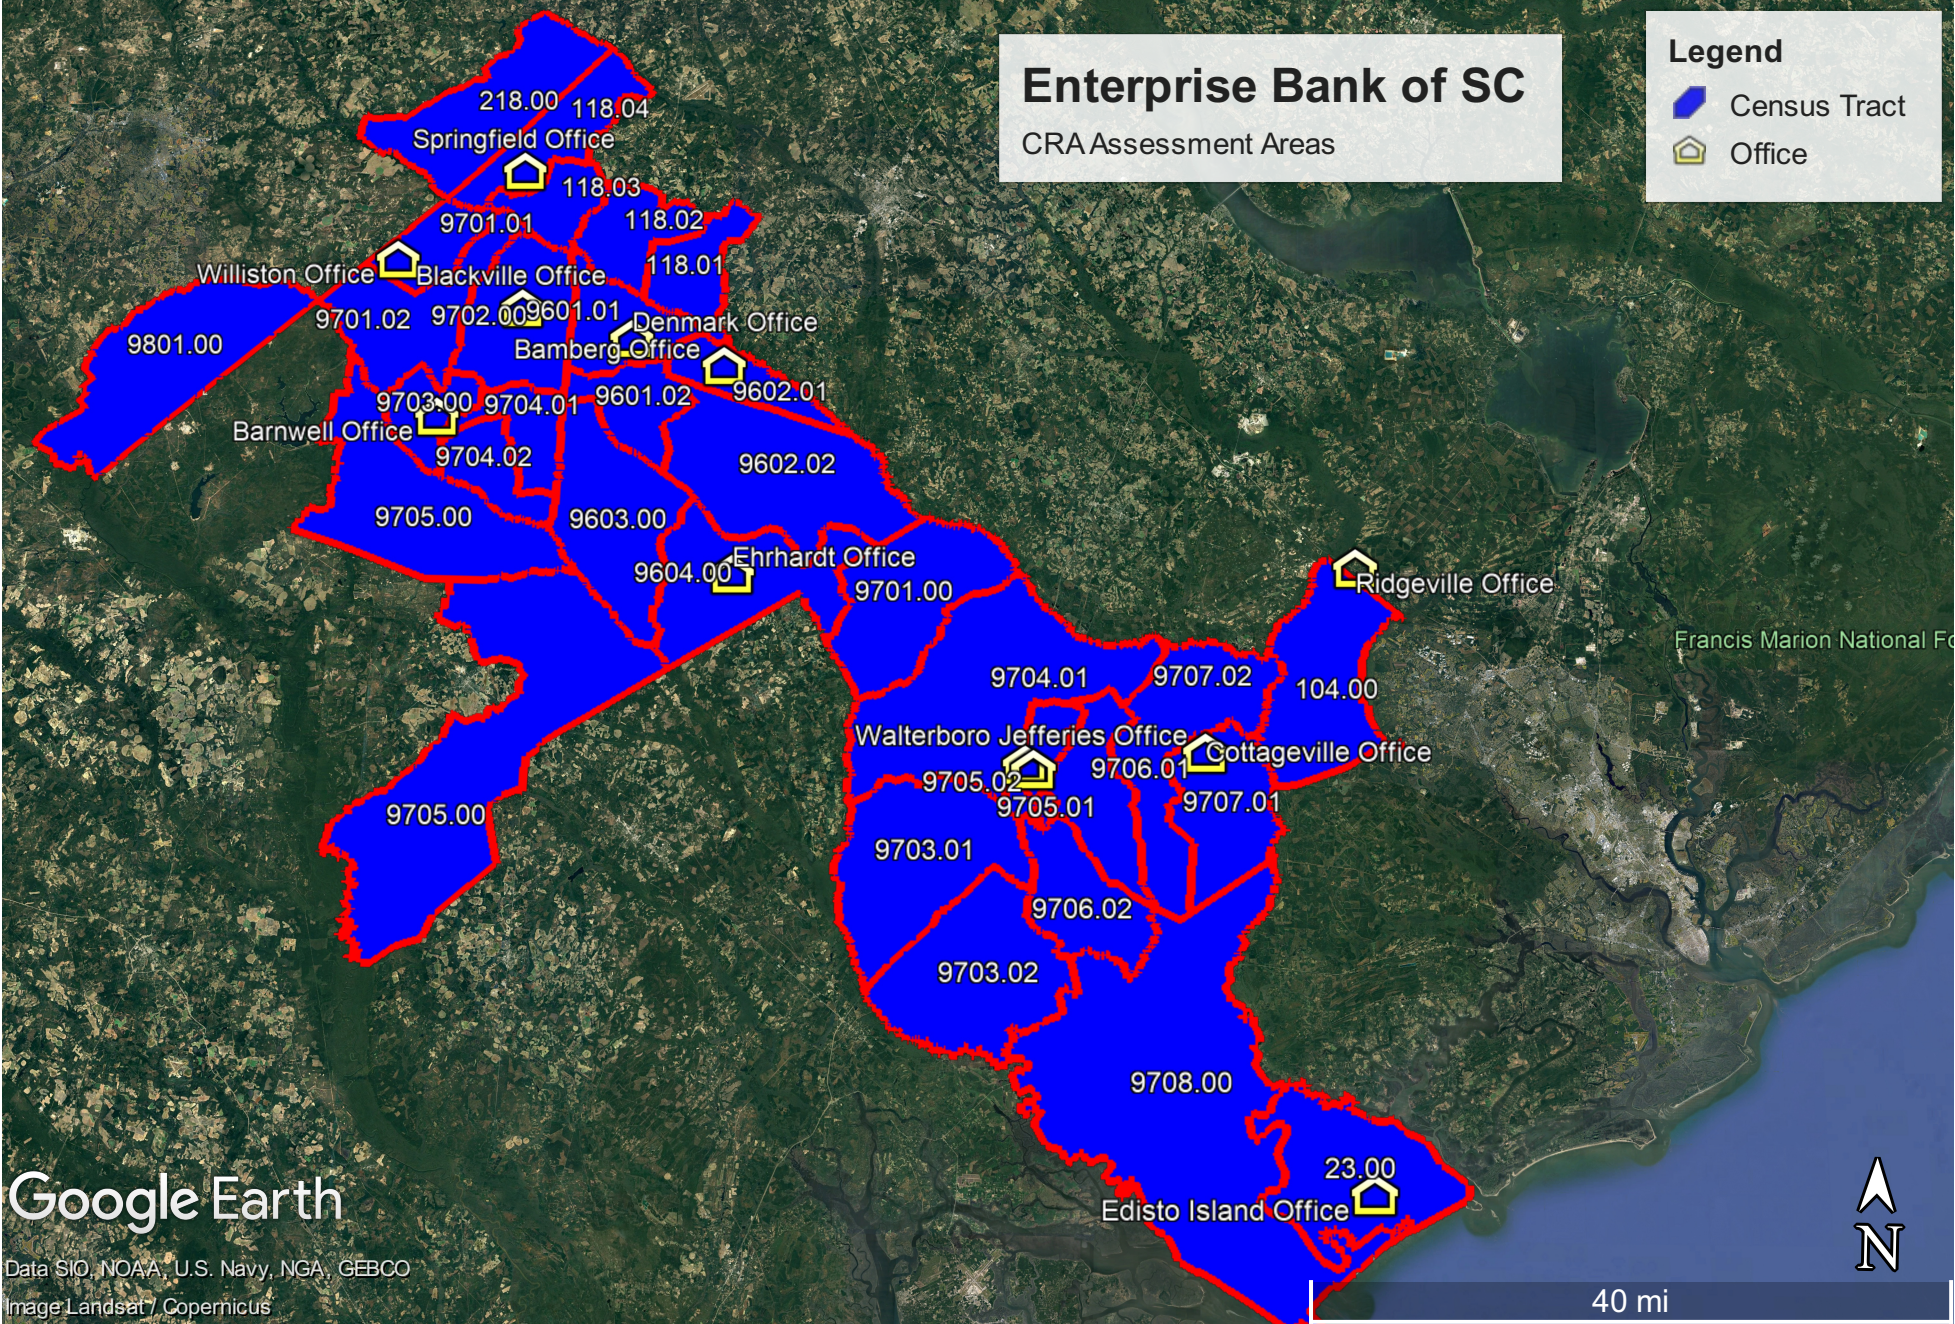

Enterprise Bank of SC

CRA Assessment Areas

Legend

-  Census Tract
-  Office

Google Earth

Data SIO, NOAA, U.S. Navy, NGA, GEBCO
Image Landsat / Copernicus